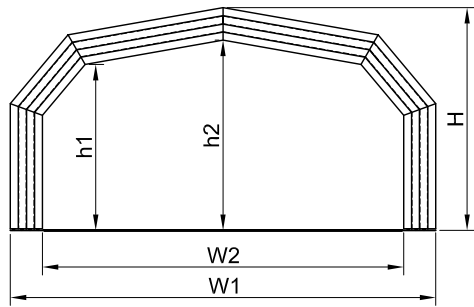

# TSD 47

Side Elevation Closed

Section

Gable

Plan View Section Opened

Model	L	W1	W2	L1	H	h1	h2
<b>TSD 47</b>	47' 8"	21'	17' 11"	33' 10"	9' 4"	6' 6"	7' 9"
	47' 8"	22'	18' 11"	33' 10"	9' 5"	6' 6"	7' 10"
	47' 8"	23'	19' 11"	33' 10"	9' 6"	6' 6"	8'
	47' 8"	24'	20' 11"	33' 10"	9' 7"	6' 6"	8' 1"
	47' 8"	25'	21' 11"	33' 10"	9' 9"	6' 6"	8' 7"
<b>Glazing</b>	Type		Location		Colour		
	Twin-Wall PC		Top&Gable End		Clear	Bronze	Opal
	Transparent Acrylic		Sides		Clear	Bronze	—
<b>Profile Colour</b>	Euro-White		Sandstone		Java Brown		
<b>Notes</b>							

LIBART  
ENCLOSURE SYSTEMS  
PHONE: 1-866-542 27 82  
FAX: 1-604-648 99 19  
www.libart.com

PROJECT REFERENCE	TSD 47	DWG	009	REV	000	CUSTOMER	LIBART
TITLE	TSD 47 DIMENSION (inch)	DATE	04.06.2006		PROJECT NAME	TSD RETRACTABLE ENCLOSURES	
DRAWING BY						CONFIRMED BY	
CONTROLLED BY						CONFIRMATION DATE	