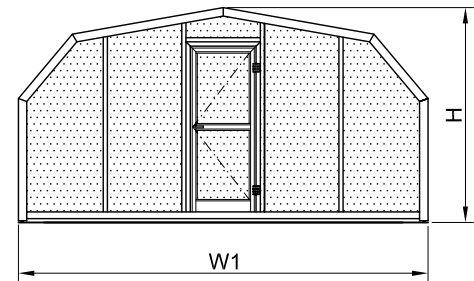

# TSD 47

Side Elevation Closed

Section

Gable

Plan View Section Opened

Model	L	W1	W2	L1	H	h1	h2
<b>TSD 47</b>	47' 8"	21'	17' 11"	33' 10"	9' 4"	6' 6"	7' 9"
	47' 8"	22'	18' 11"	33' 10"	9' 5"	6' 6"	7' 10"
	47' 8"	23'	19' 11"	33' 10"	9' 6"	6' 6"	8'
	47' 8"	24'	20' 11"	33' 10"	9' 7"	6' 6"	8' 1"
	47' 8"	25'	21' 11"	33' 10"	9' 9"	6' 6"	8' 7"
<b>Glazing</b>	Type		Location		Colour		
	Twin-Wall PC		Top&Gable End		Clear	Bronze	Opal
	Transparent Acrylic		Sides		Clear	Bronze	—
<b>Profile Colour</b>	Euro-White		Sandstone		Java Brown		
<b>Notes</b>							

LIBART  
ENCLOSURE SYSTEMS  
PHONE: 1-866-542 27 82  
FAX: 1-604-648 99 19  
www.libart.com

PROJECT REFERENCE	TSD 47	DWG	009	REV	000	CUSTOMER	LIBART
TITLE	TSD 47 DIMENSION (inch)	DATE	04.06.2006		PROJECT NAME	TSD RETRACTABLE ENCLOSURES	
DRAWING BY						CONFIRMED BY	
CONTROLLED BY						CONFIRMATION DATE	