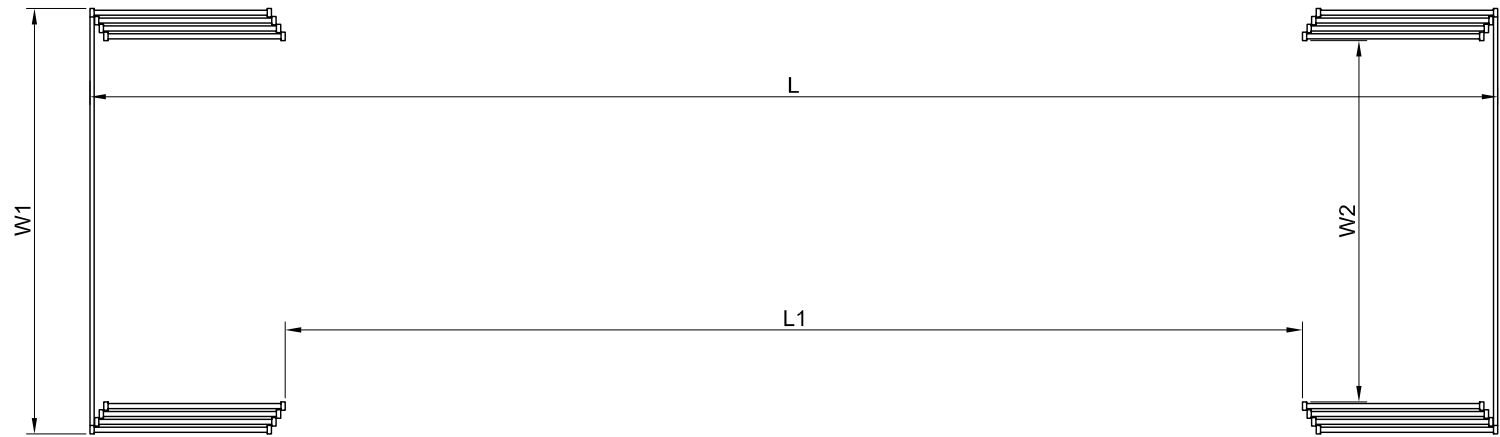

# TSD 47

Side Elevation Closed

Section

Gable

Plan View Section Opened

Model	L	W1	W2	L1	H	h1	h2
<b>TSD 47</b>	47' 8"	21'	17' 11"	33' 10"	9' 4"	6' 6"	7' 9"
	47' 8"	22'	18' 11"	33' 10"	9' 5"	6' 6"	7' 10"
	47' 8"	23'	19' 11"	33' 10"	9' 6"	6' 6"	8'
	47' 8"	24'	20' 11"	33' 10"	9' 7"	6' 6"	8' 1"
	47' 8"	25'	21' 11"	33' 10"	9' 9"	6' 6"	8' 7"
<b>Glazing</b>	Type		Location		Colour		
	Twin-Wall PC		Top&Gable End		Clear	Bronze	Opal
	Transparent Acrylic		Sides		Clear	Bronze	—
<b>Profile Colour</b>	Euro-White		Sandstone		Java Brown		
<b>Notes</b>							

LIBART  
ENCLOSURE SYSTEMS  
PHONE: 1-866-542 27 82  
FAX: 1-604-648 99 19  
www.libart.com

PROJECT REFERENCE	TSD 47	DWG	009	REV	000	CUSTOMER	LIBART
TITLE	TSD 47 DIMENSION (inch)	DATE	04.06.2006		PROJECT NAME	TSD RETRACTABLE ENCLOSURES	
DRAWING BY						CONFIRMED BY	
CONTROLLED BY						CONFIRMATION DATE	