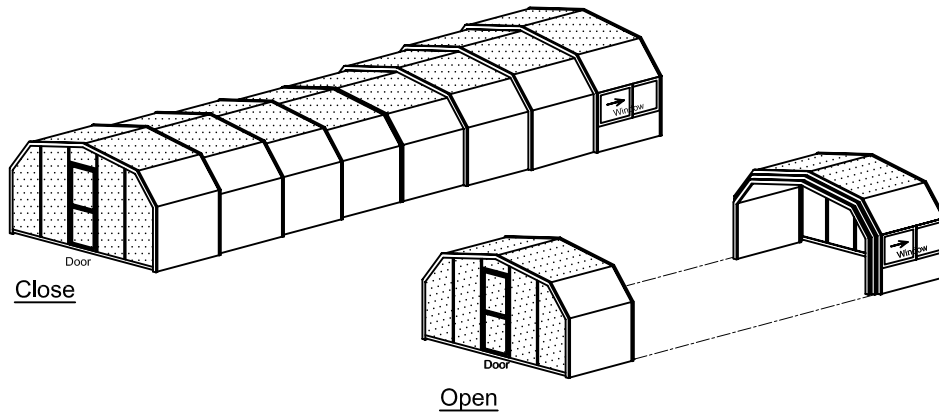

# TSD 47

Side Elevation Closed

Section

Gable

Plan View Section Opened

Model	L	W1	W2	L1	H	h1	h2
<b>TSD 47</b>	47' 8"	21'	17' 11"	33' 10"	9' 4"	6' 6"	7' 9"
	47' 8"	22'	18' 11"	33' 10"	9' 5"	6' 6"	7' 10"
	47' 8"	23'	19' 11"	33' 10"	9' 6"	6' 6"	8'
	47' 8"	24'	20' 11"	33' 10"	9' 7"	6' 6"	8' 1"
	47' 8"	25'	21' 11"	33' 10"	9' 9"	6' 6"	8' 7"
<b>Glazing</b>	Type		Location		Colour		
	Twin-Wall PC		Top&Gable End		Clear	Bronze	Opal
	Transparent Acrylic		Sides		Clear	Bronze	—
<b>Profile Colour</b>	Euro-White		Sandstone		Java Brown		
<b>Notes</b>							

LIBART  
ENCLOSURE SYSTEMS  
PHONE: 1-866-542 27 82  
FAX: 1-604-648 99 19  
www.libart.com

PROJECT REFERENCE	TSD 47	DWG	009	REV	000	CUSTOMER	LIBART
TITLE	TSD 47 DIMENSION (inch)	DATE	04.06.2006		PROJECT NAME	TSD RETRACTABLE ENCLOSURES	
DRAWING BY						CONFIRMED BY	
CONTROLLED BY						CONFIRMATION DATE	