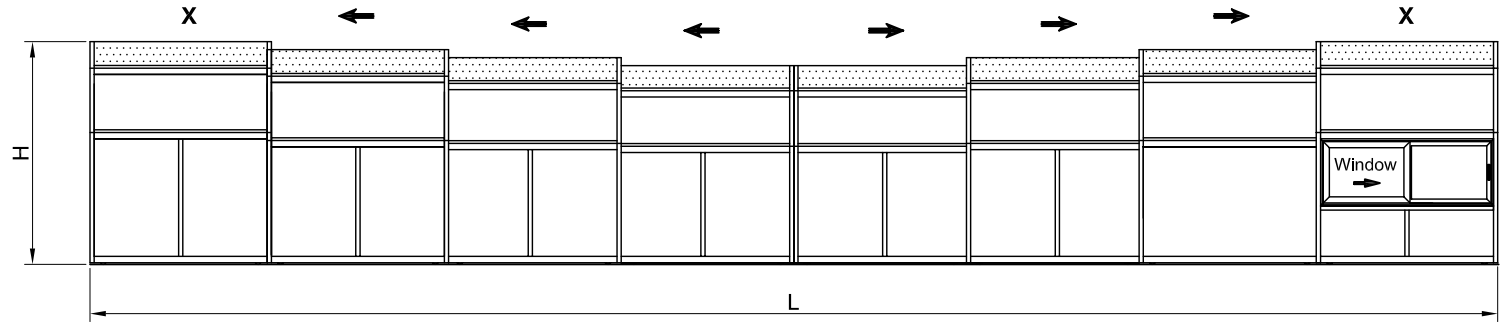

# TSD 47

Side Elevation Closed

Section

Gable

Plan View Section Opened

Model	L	W1	W2	L1	H	h1	h2
<b>TSD 47</b>	47' 8"	21'	17' 11"	33' 10"	9' 4"	6' 6"	7' 9"
	47' 8"	22'	18' 11"	33' 10"	9' 5"	6' 6"	7' 10"
	47' 8"	23'	19' 11"	33' 10"	9' 6"	6' 6"	8'
	47' 8"	24'	20' 11"	33' 10"	9' 7"	6' 6"	8' 1"
	47' 8"	25'	21' 11"	33' 10"	9' 9"	6' 6"	8' 7"
<b>Glazing</b>	Type		Location		Colour		
	Twin-Wall PC		Top&Gable End		Clear	Bronze	Opal
	Transparent Acrylic		Sides		Clear	Bronze	—
<b>Profile Colour</b>	Euro-White		Sandstone		Java Brown		
<b>Notes</b>							

LIBART  
ENCLOSURE SYSTEMS  
PHONE: 1-866-542 27 82  
FAX: 1-604-648 99 19  
www.libart.com

PROJECT REFERENCE	TSD 47	DWG	009	REV	000	CUSTOMER	LIBART
TITLE	TSD 47 DIMENSION (inch)	DATE	04.06.2006		PROJECT NAME	TSD RETRACTABLE ENCLOSURES	
DRAWING BY						CONFIRMED BY	
CONTROLLED BY						CONFIRMATION DATE	